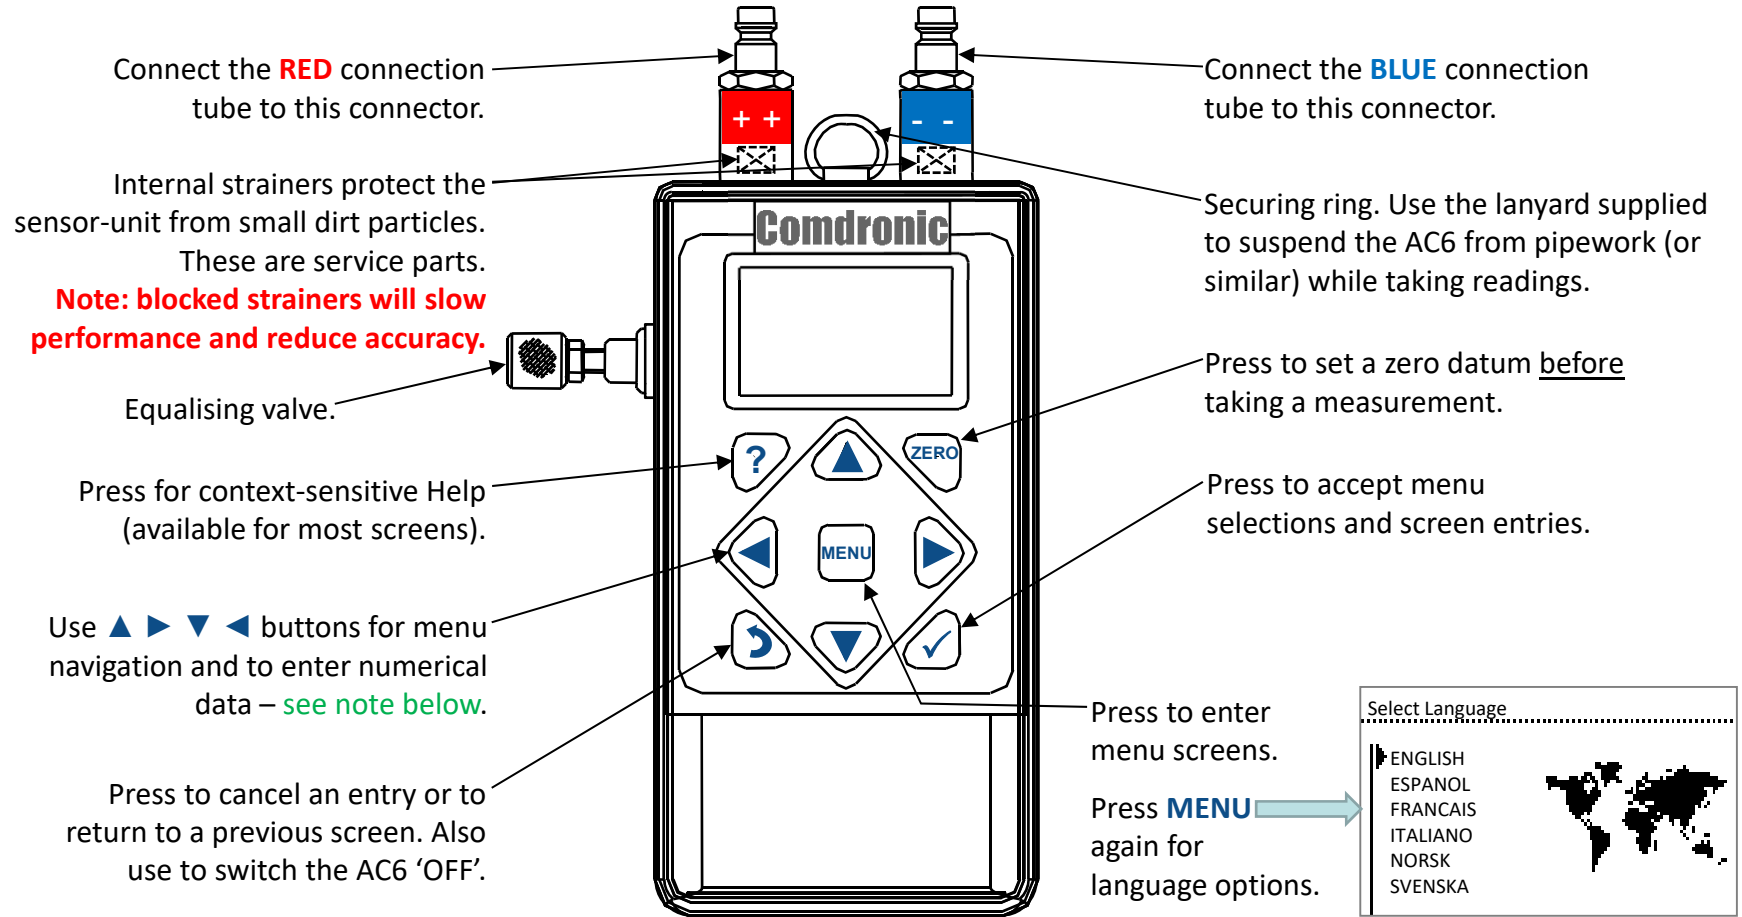

PRESS & HOLD MENU BUTTON TO SWITCH THE AC6 'ON'.

AC6-HP Quick-Start Guide

PROTECT FROM FROST IN STORAGE

TOTAL SYSTEM PRESSURE = 20 BAR MAX.

Numeric entries: use the ▲ ▼ buttons to increase or decrease values. Use the ► button to add a digit. If a decimal point is required, press the ▼ button when the zero digit is showing. To enter a negative number, press the **ZERO** button before any number is added.