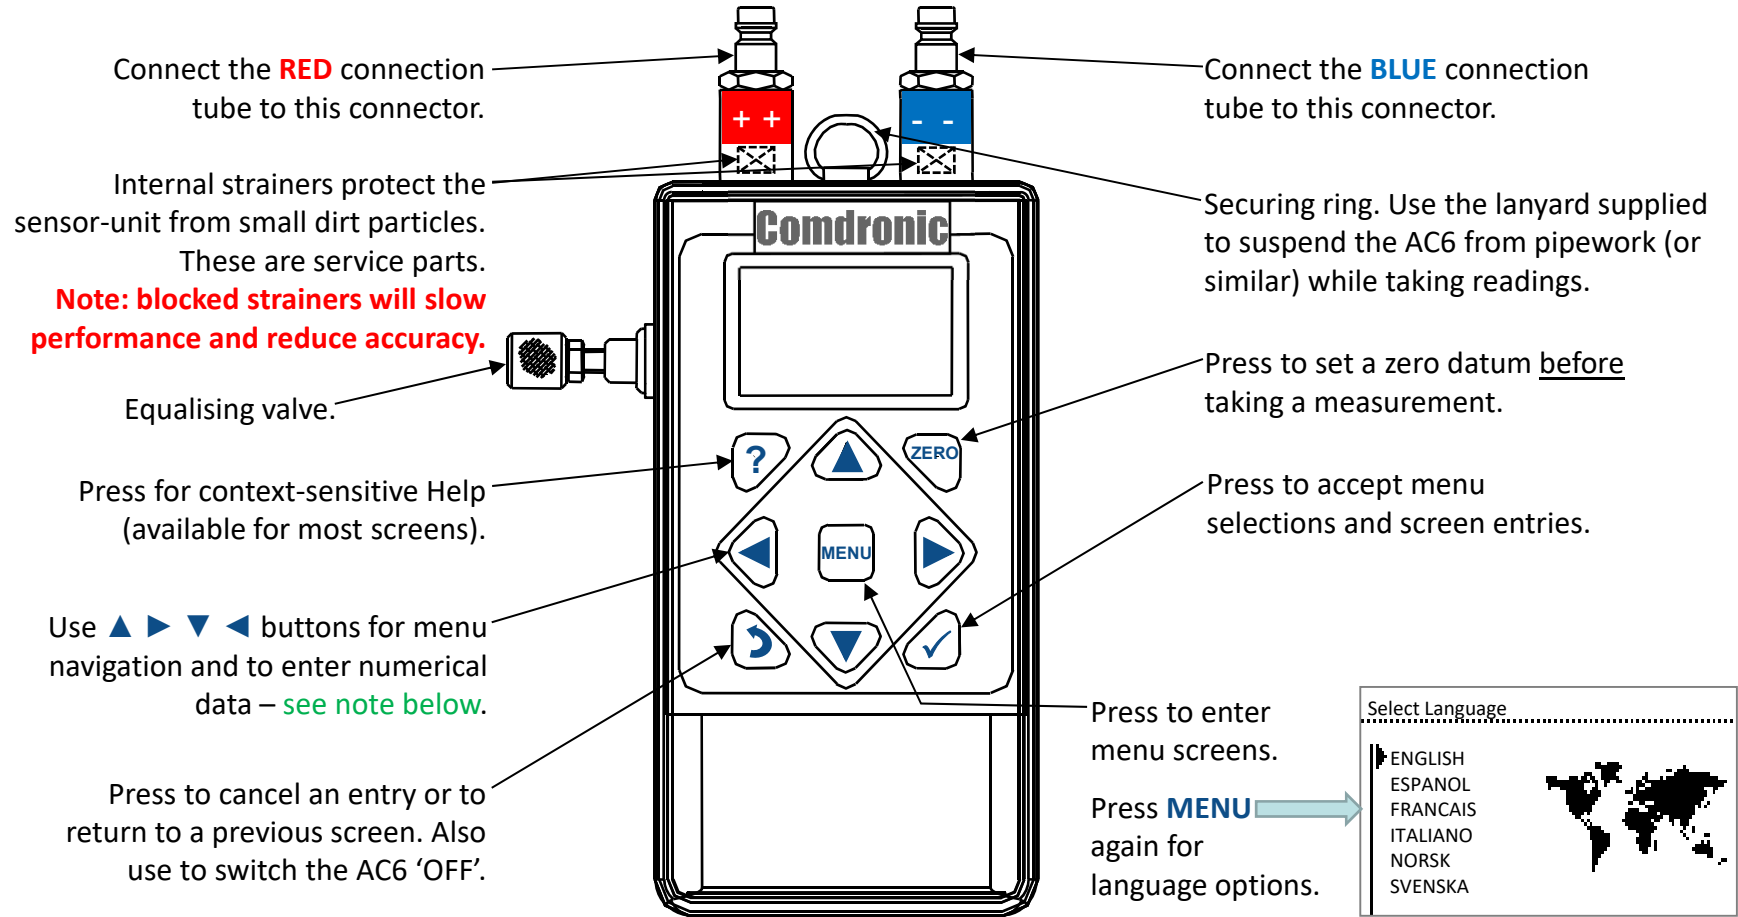

PRESS & HOLD **MENU** BUTTON TO SWITCH THE AC6 'ON'.

AC6-SP Quick-Start Guide

PROTECT FROM FROST IN STORAGE

TOTAL SYSTEM PRESSURE = 10 BAR MAX.

Numeric entries: use the ▲ ▼ buttons to increase or decrease values. Use the ► button to add a digit. If a decimal point is required, press the ▼ button when the zero digit is showing. To enter a negative number, press the **ZERO** button before any number is added.