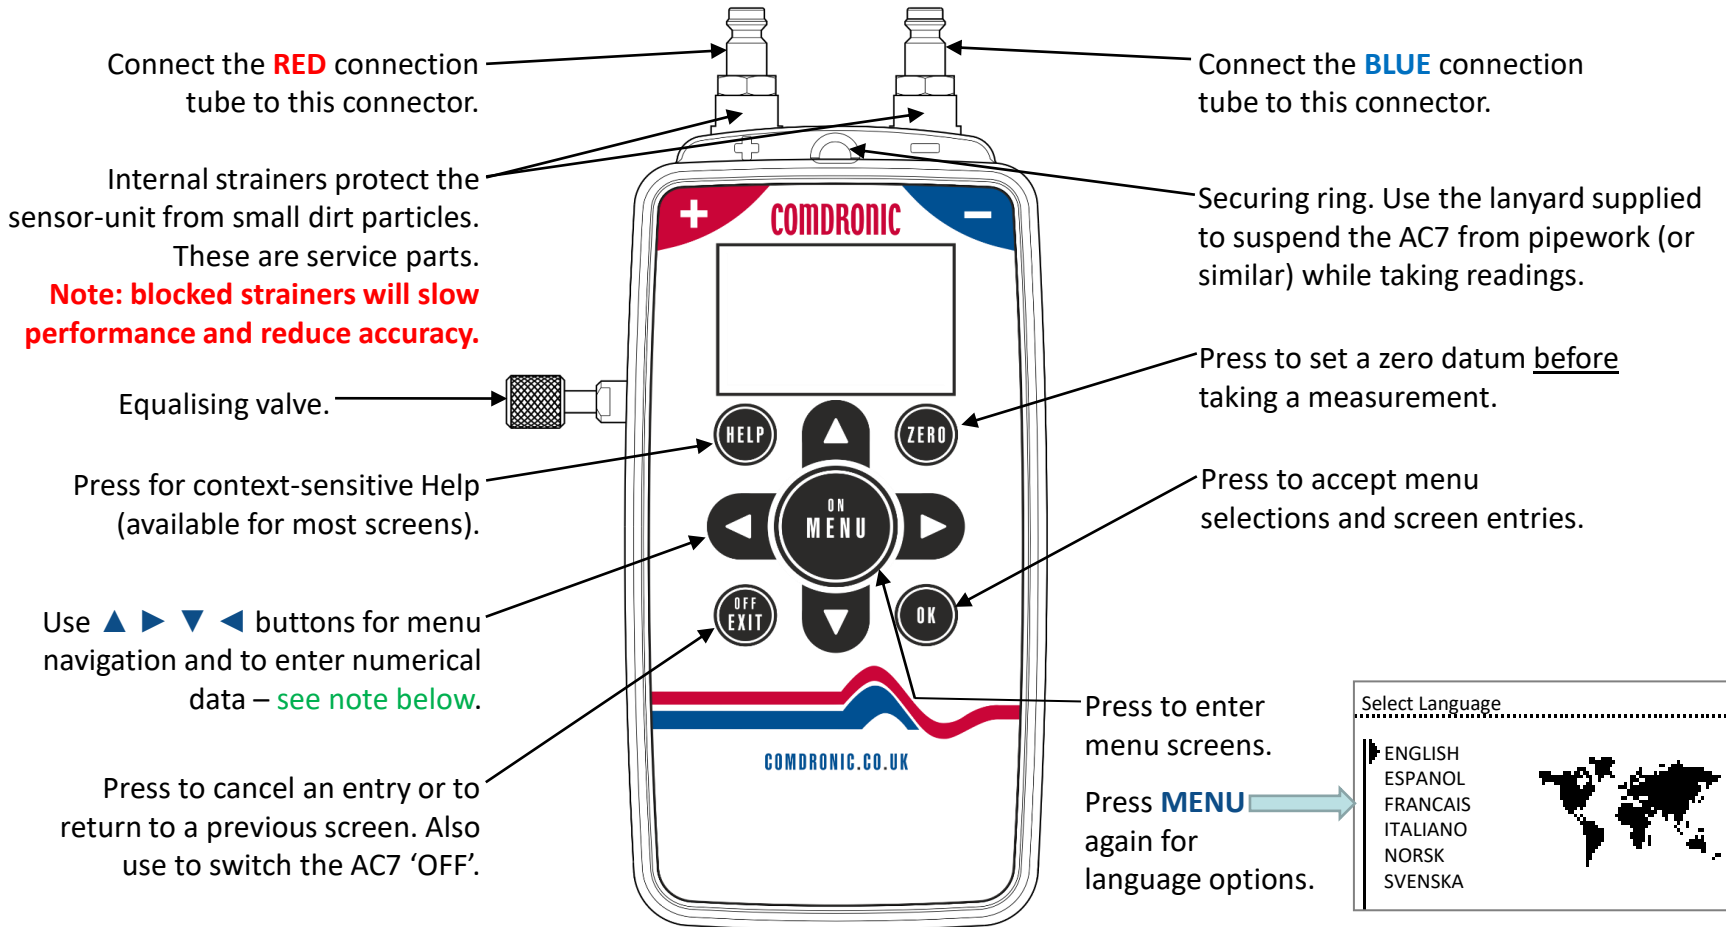

AC7-HP Quick-Start Guide

PROTECT FROM FROST IN STORAGE

TOTAL SYSTEM PRESSURE = 20 BAR MAX.

Numeric entries: use the ▲ ▼ buttons to increase or decrease values. Use the ► button to add a digit. If a decimal point is required, press the ▼ button when the zero digit is showing. To enter a negative number, press the **ZERO** button before any number is added.