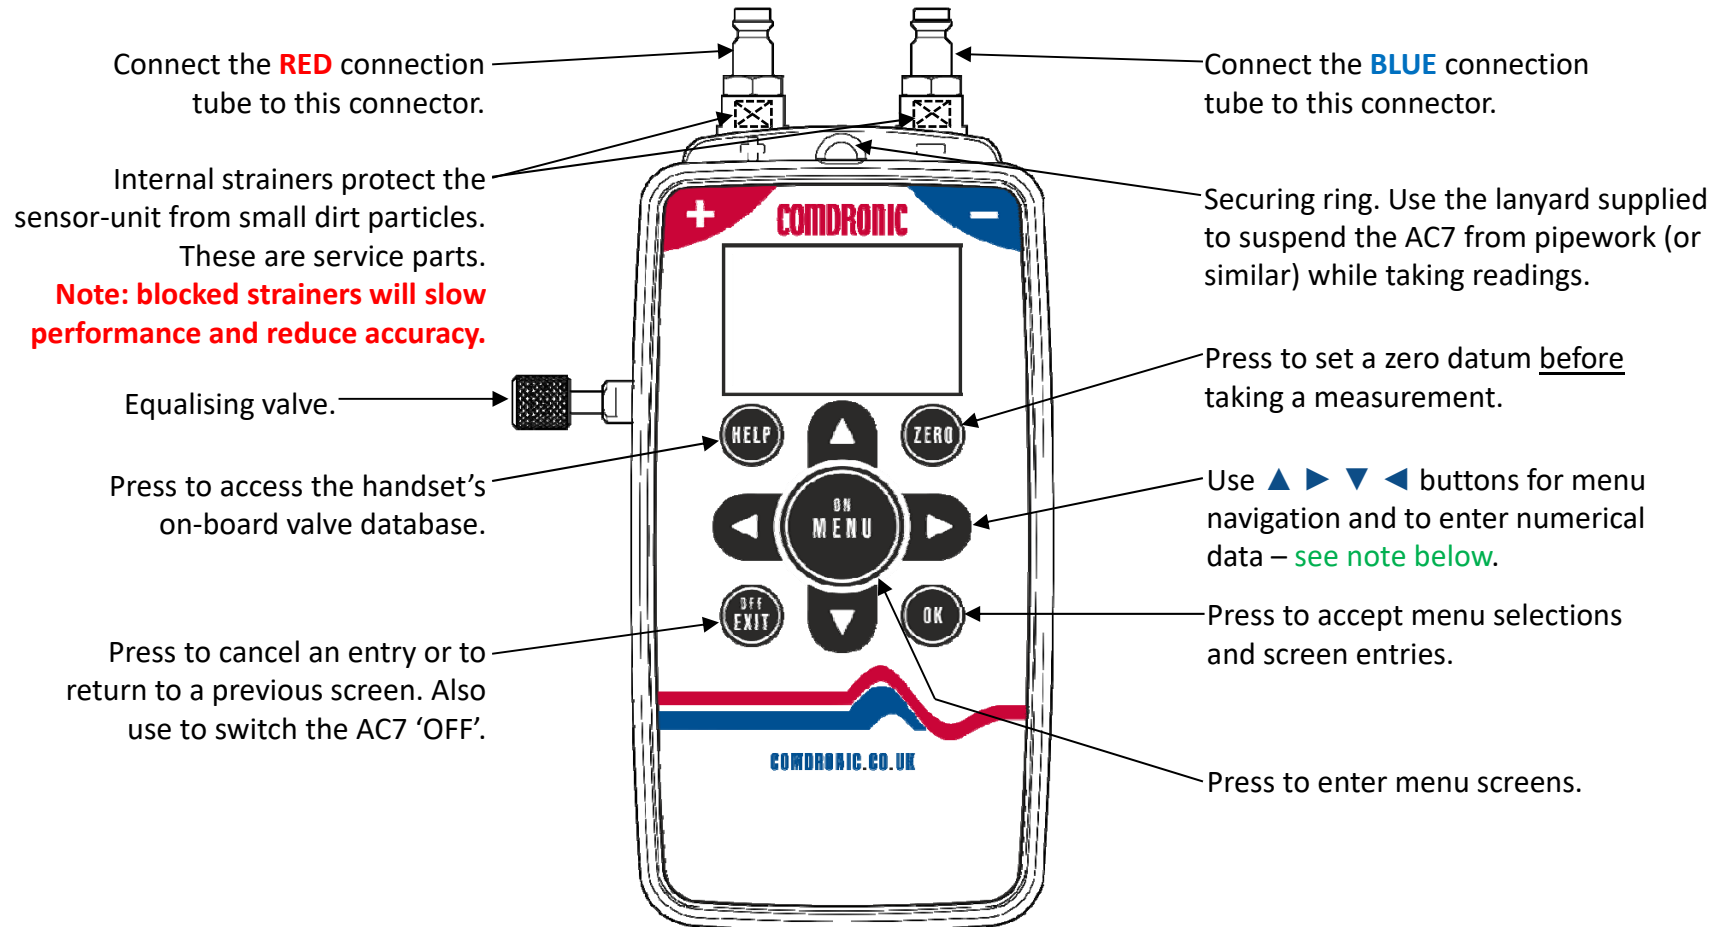

PRESS ANY BUTTON TO SWITCH THE AC7 'ON'.

AC7-HP+ Quick-Start Guide

PROTECT FROM FROST IN STORAGE

TOTAL SYSTEM PRESSURE = 20 BAR MAX.

Numeric entries: use the ▲ ▼ buttons to increase or decrease values. Use the ► button to add a digit. If a decimal point is required, press the ▼ button when the zero digit is showing. To enter a negative number, press the **ZERO** button before any number is added.