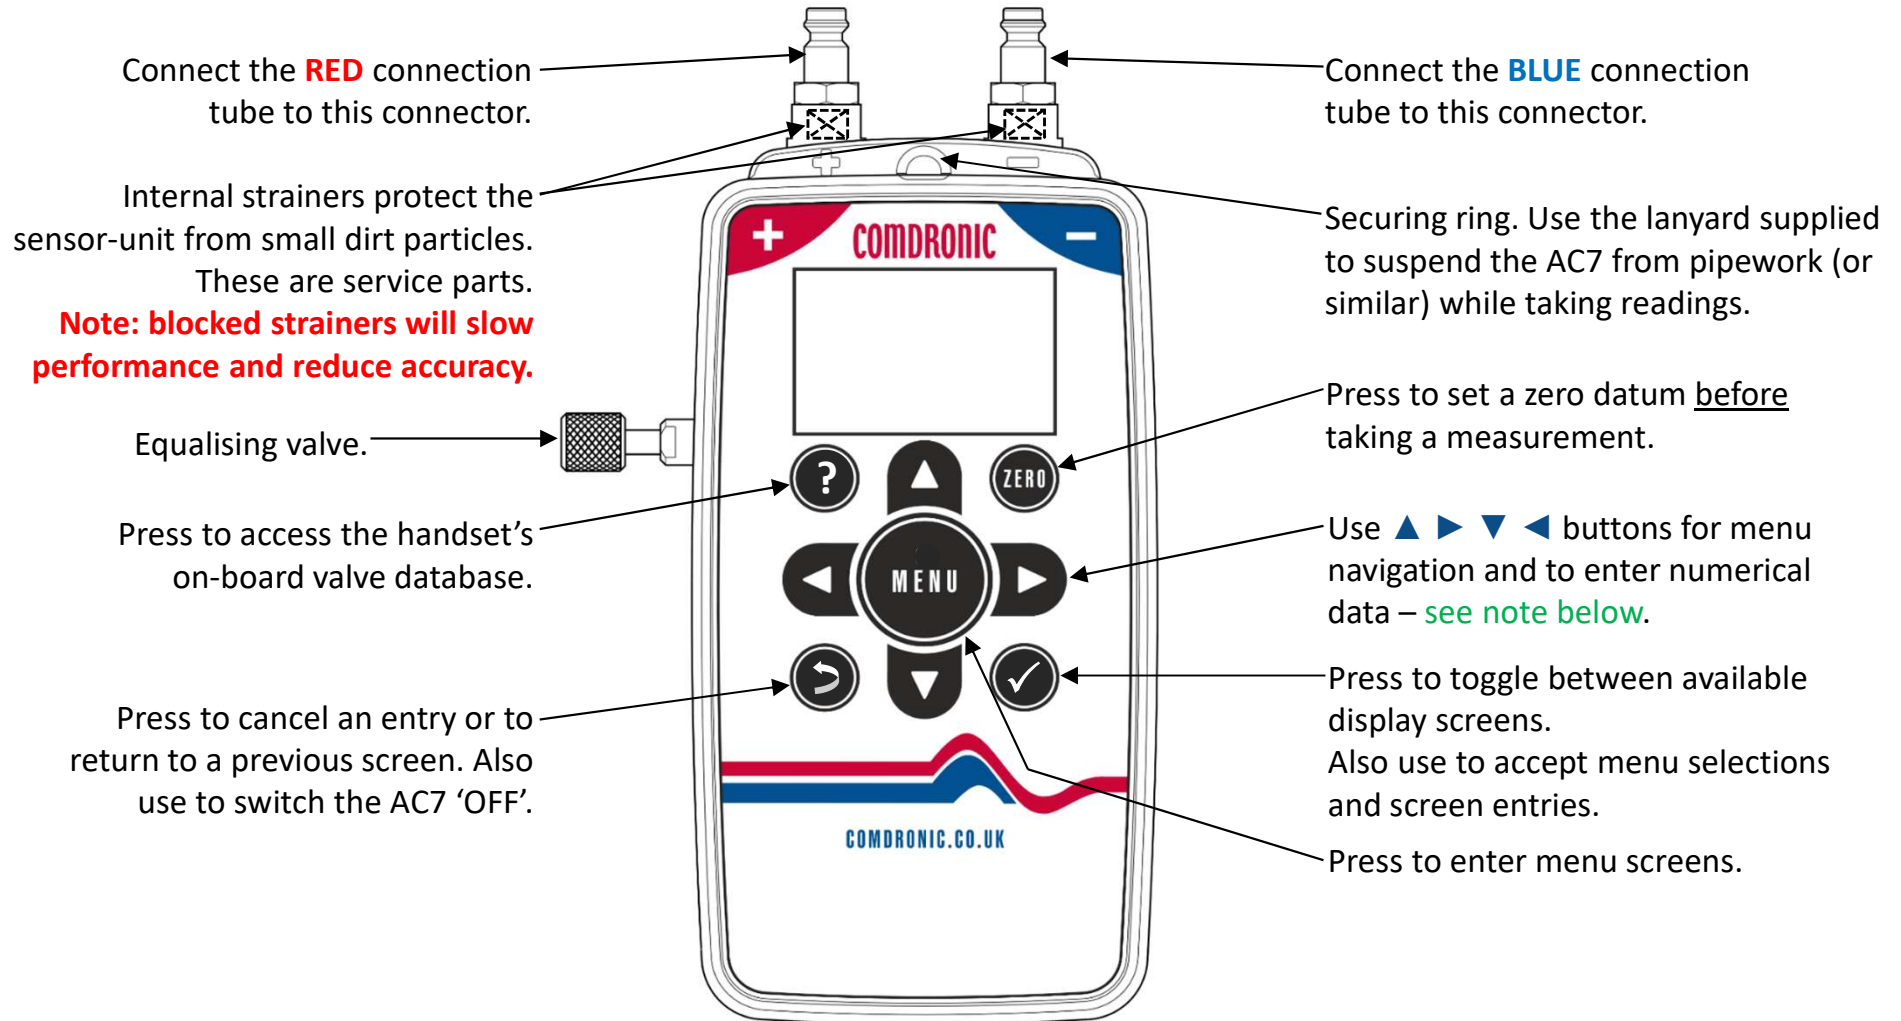

AC7-HP+ Quick-Start Guide

PROTECT FROM FROST IN STORAGE

TOTAL SYSTEM PRESSURE = 20 BAR MAX.

Numeric entries: use the ▲ ▼ buttons to increase or decrease values. Use the ► button to add a digit. If a decimal point is required, press the ▼ button when the zero digit is showing. To enter a negative number, press the **ZERO** button before any number is added.