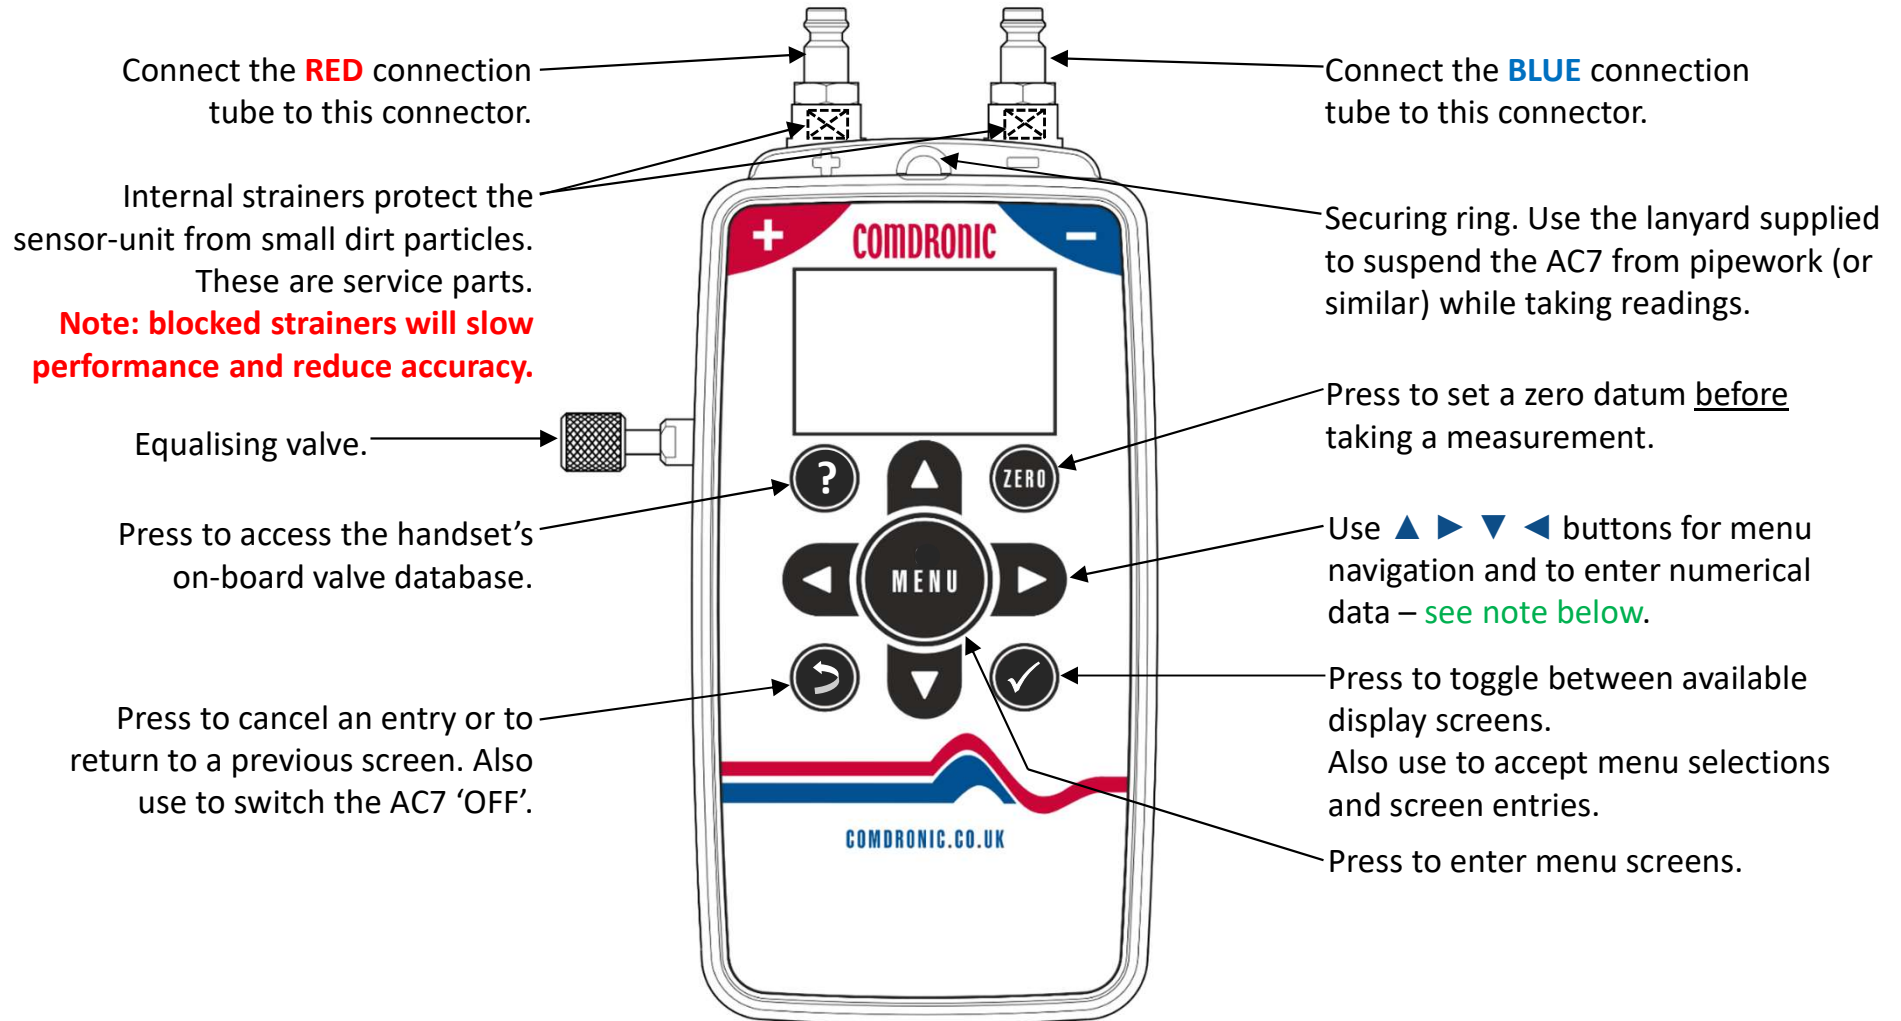

AC7-SP+ Quick-Start Guide

PROTECT FROM FROST IN STORAGE

TOTAL SYSTEM PRESSURE = 10 BAR MAX.

Numeric entries: use the ▲ ▼ buttons to increase or decrease values. Use the ► button to add a digit. If a decimal point is required, press the ▼ button when the zero digit is showing. To enter a negative number, press the **ZERO** button before any number is added.